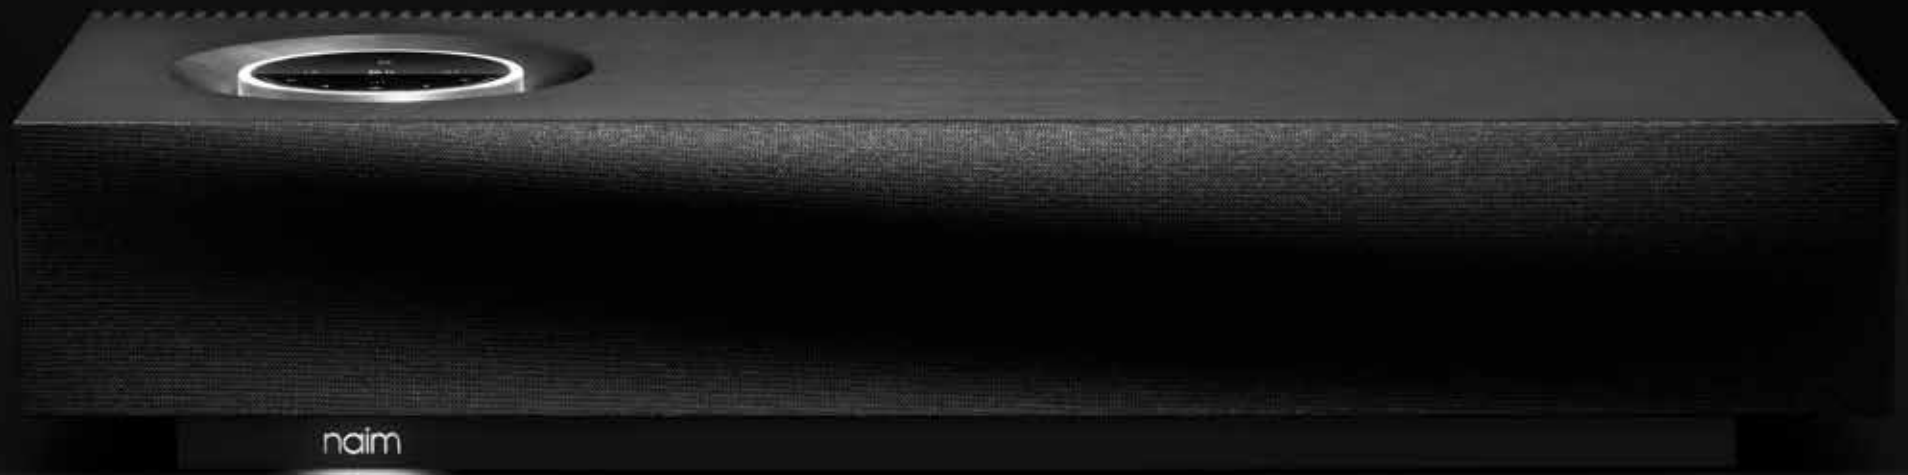

Room Ready

Digital/Analogue
Inputs

HDMI ARC

Multiroom
Streaming

450W
Digital Amp

Alarm Clock

App Control
(iOS™ & Android™)

Remote Control

More Music Power

New multicore Digital Signal Processor (DSP) drives higher performance, providing 2000 MIPS (Million Instructions Per Second) compared to original Mu-so's single-core, 150MIPS DSP.

HDMI ARC

New Intelligent Controls

All-new intuitive interface has 15 touch sensitive buttons and a bold, illuminated volume dial. A proximity sensor wakes the display as your hand approaches.

Customisation

Mu-so and Mu-so Qb come with a classic black Naim speaker grille. There are also three additional colours to choose from to help complement your living space and style.